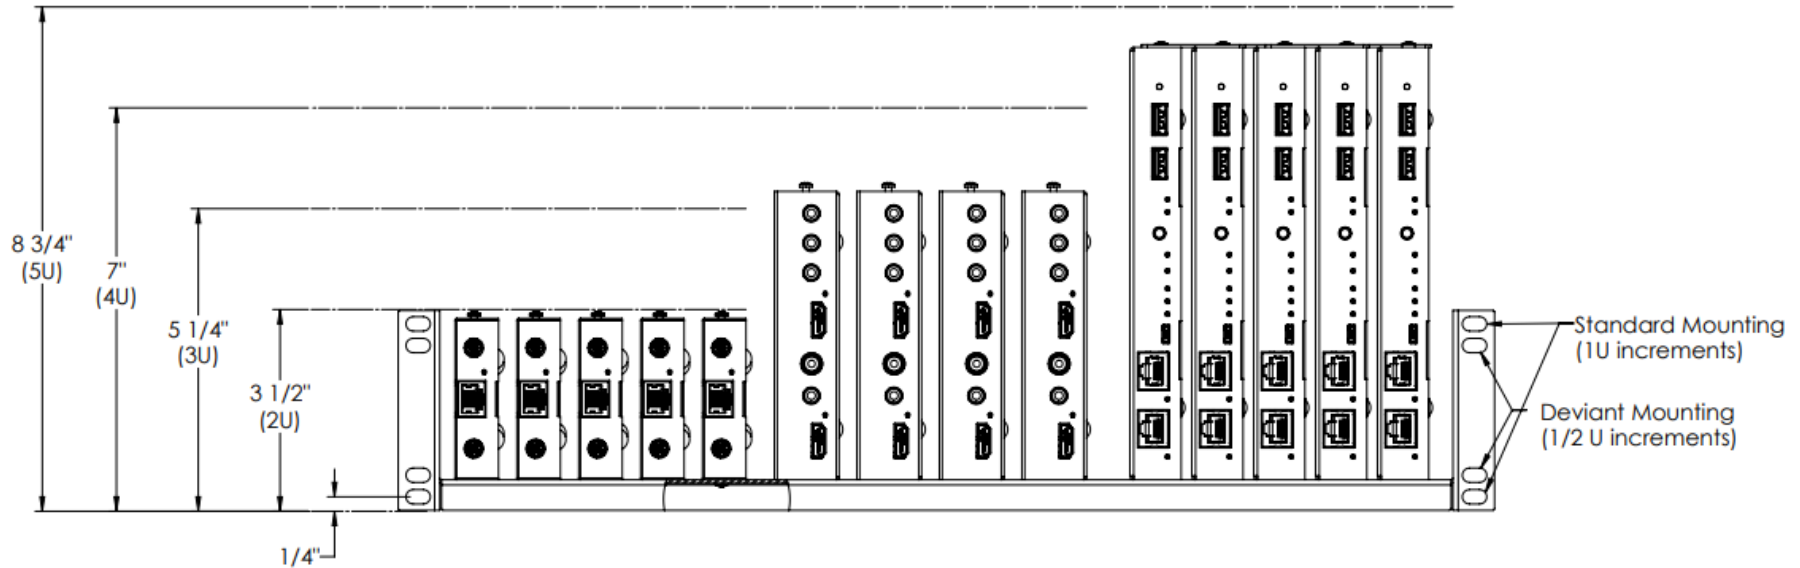

IMPORTANT:

Must mount with at least ½ inch spacing between each unit.
Do not exceed 12 units mounted per KD-SMS16

2U Models

KD-X222PO
KD-Fix418A
KD-Fix418

3U Models

KD-X444S / KD-X444L
KD-X444SP / KD-X444LP
KD-EX18G
KD-CX800
KD-IP1080Tx / KD-IP1080Rx

4U Models

KD-X422POA
KD-X40MRx

5U Models

KD-PS22UTx
KD-X100MRx
KD-MC1000
KD-IP922ENC / KD-IP922DEC
KD-IP822ENC / KD-IP822DEC
KD-IP1022ENC / KD-IP1022DEC

5U (continued)

KD-S2x1 / KD-S2x1X
KD-S4x1 / KD-S4x1X
KD-DA1x2 / KD-DA1x2X
KD-DA1x4 / KD-DA1x4X
KD-Amp220

IMPORTANT:

Must mount with at least ½ inch spacing between each unit.

Do not exceed 12 units mounted per KD-SMS16

Compatible Models:

Extenders:

KD-X222PO
KD-X444S / KD-X444L
KD-X444SP / KD-X444LP
KD-X422POA
KD-SX440 Rx
KD-EX18G
KD-X40MRx
KD-PS22UTx
KD-X100MRx